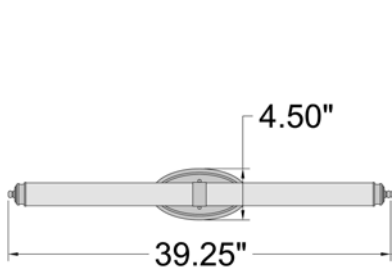

Line Drawing #1