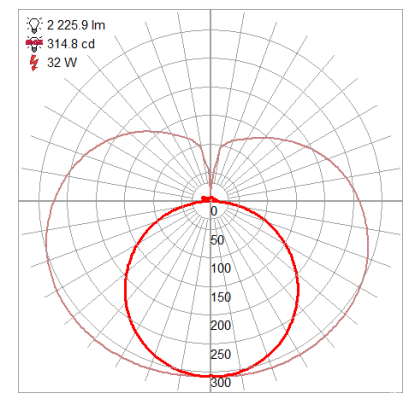

Product Dimensions

Fixture	Canopy
Length :: N/A	Length :: N/A
Width :: 39.25"	Width :: N/A
Diameter :: N/A	Diameter :: 4.5"
Extension :: 3.25"	Height :: N/A
Height :: 4.5"	
Overall Height :: N/A	

Technical Specifications

Qualifications	Specifications	Photometrics	Recommended Dimmers
Location Rating :: Damp	Frame Material :: Steel	CCT :: 3000	0
Certification :: ETL Listed (US/Canada)	Diffuser Material :: Glass	CRI :: 90	
IES File ::	Voltage :: 120v	Wattage :: 32w	
JA8 Compliant :: Yes	Lamping Type :: Dedicated LED	Nominal Lumens :: 2560Lm	
Energy Star :: No	Lamping Base :: SSL	Delivered Lumens :: 2226Lm	
ADA Compliant :: Yes	Lamp Quantity :: 1	Additional Items :: 0	
Marine Grade :: No	Lamp Wattage :: 32 W		
Emergency Lighting :: No	Total Wattage :: 32w		
Warranty :: 5 Year Limited	Lamps Included :: Yes		
	J-Box Type :: Standard		

Line Drawing #1

Line Drawing #2

IES File

Toll Free 800-828-5483 • www.AccessLighting.com

14410 Myford Road, Irvine, CA 92606

The information provided is subject to change without notice. ©2020 Access Lighting Corporation. All Rights Reserved
 Rev. 202004 Filename:: 62542LEDD-CH_OPL.pdf