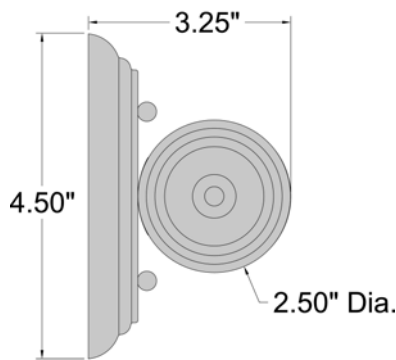

Line Drawing #2